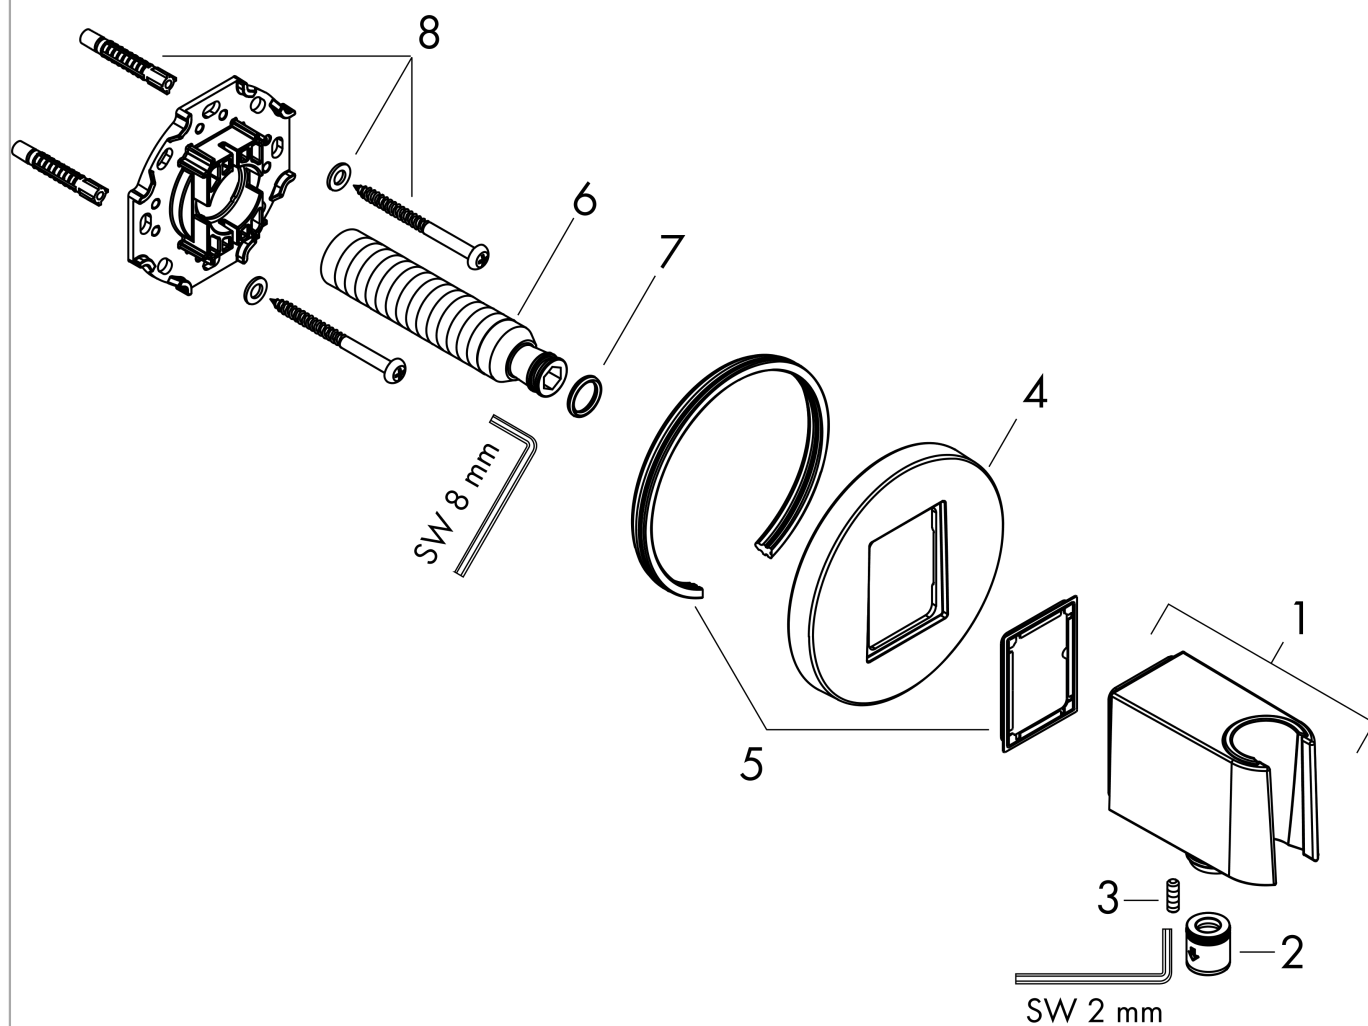

FixFit S

Wall outlet with shower holder

Surfaces: **Brushed Bronze** Article Number: **26888140**

Description

product features

- consists of: wall connector, escutcheon
- version: plastic housing with internal water supply made of plastic
- fixed holding position
- for all Hansgrohe hand showers
- for hoses with conical nut
- material: plastic
- with non-return valve
- connection type: G 1/2

Product image

Scale drawing

FixFit S
Wall outlet with shower holder
 Surfaces: **Brushed Bronze** Article Number: **26888140**

Exploded Drawing

Year of production: >06/22

FixFit S

Wall outlet with shower holder

Surfaces: **Brushed Bronze** Article Number: **26888140**

Spare part list

Year of production: >06/22

Pos.	Description	Article Number	Price	PU
1	shower holder, assy	94695140	€ 129,23	1
2	set of non return valves DW 15	94074000	€ 13,92	1
3	null	93841000	€ 3,21	1
4	seal	94694000	€ 3,21	1
5	escutcheon	94696140	€ 85,68	1
6	connecting thread G½	98933000	€ 57,12	1
7	O-ring 11x2	98127000	€ 3,21	1
8	mounting set	96179000	€ 11,31	1