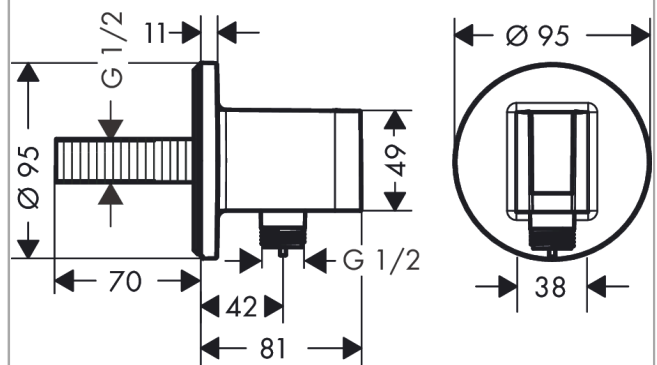

FixFit S

Wall outlet with shower holder

Surfaces: **Brushed Bronze** Article Number: **26888140**

Description

product features

- consists of: wall connector, escutcheon
- version: plastic housing with internal water supply made of plastic
- fixed holding position
- for all Hansgrohe hand showers
- for hoses with conical nut
- material: plastic
- with non-return valve
- connection type: G 1/2

Product image

Scale drawing

FixFit S
Wall outlet with shower holder
 Surfaces: **Brushed Bronze** Article Number: **26888140**

Exploded Drawing

Year of production: >06/22

FixFit S

Wall outlet with shower holder

Surfaces: **Brushed Bronze** Article Number: **26888140**

Spare part list

Year of production: >06/22

Pos.	Description	Article Number	Price	PU
1	shower holder, assy	94695140	€ 129,23	1
2	set of non return valves DW 15	94074000	€ 13,92	1
3	null	93841000	€ 3,21	1
4	seal	94694000	€ 3,21	1
5	escutcheon	94696140	€ 85,68	1
6	connecting thread G½	98933000	€ 57,12	1
7	O-ring 11x2	98127000	€ 3,21	1
8	mounting set	96179000	€ 11,31	1