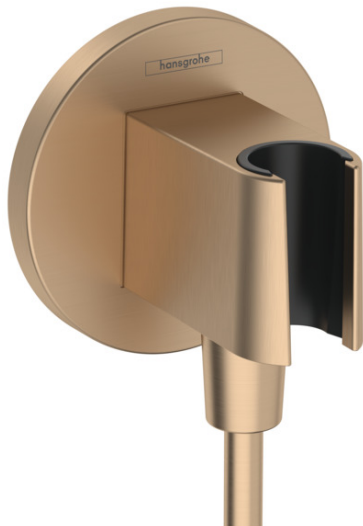

FixFit S

Wall outlet with shower holder

Surfaces: **Brushed Bronze** Article Number: **26888140**

Description

product features

- consists of: wall connector, escutcheon
- version: plastic housing with internal water supply made of plastic
- fixed holding position
- for all Hansgrohe hand showers
- for hoses with conical nut
- material: plastic
- with non-return valve
- connection type: G 1/2

Product image

Scale drawing

FixFit S
Wall outlet with shower holder
 Surfaces: **Brushed Bronze** Article Number: **26888140**

Exploded Drawing

Year of production: >06/22

FixFit S

Wall outlet with shower holder

Surfaces: **Brushed Bronze** Article Number: **26888140**

Spare part list

Year of production: >06/22

Pos.	Description	Article Number	Price	PU
1	shower holder, assy	94695140	€ 129,23	1
2	set of non return valves DW 15	94074000	€ 13,92	1
3	null	93841000	€ 3,21	1
4	seal	94694000	€ 3,21	1
5	escutcheon	94696140	€ 85,68	1
6	connecting thread G½	98933000	€ 57,12	1
7	O-ring 11x2	98127000	€ 3,21	1
8	mounting set	96179000	€ 11,31	1